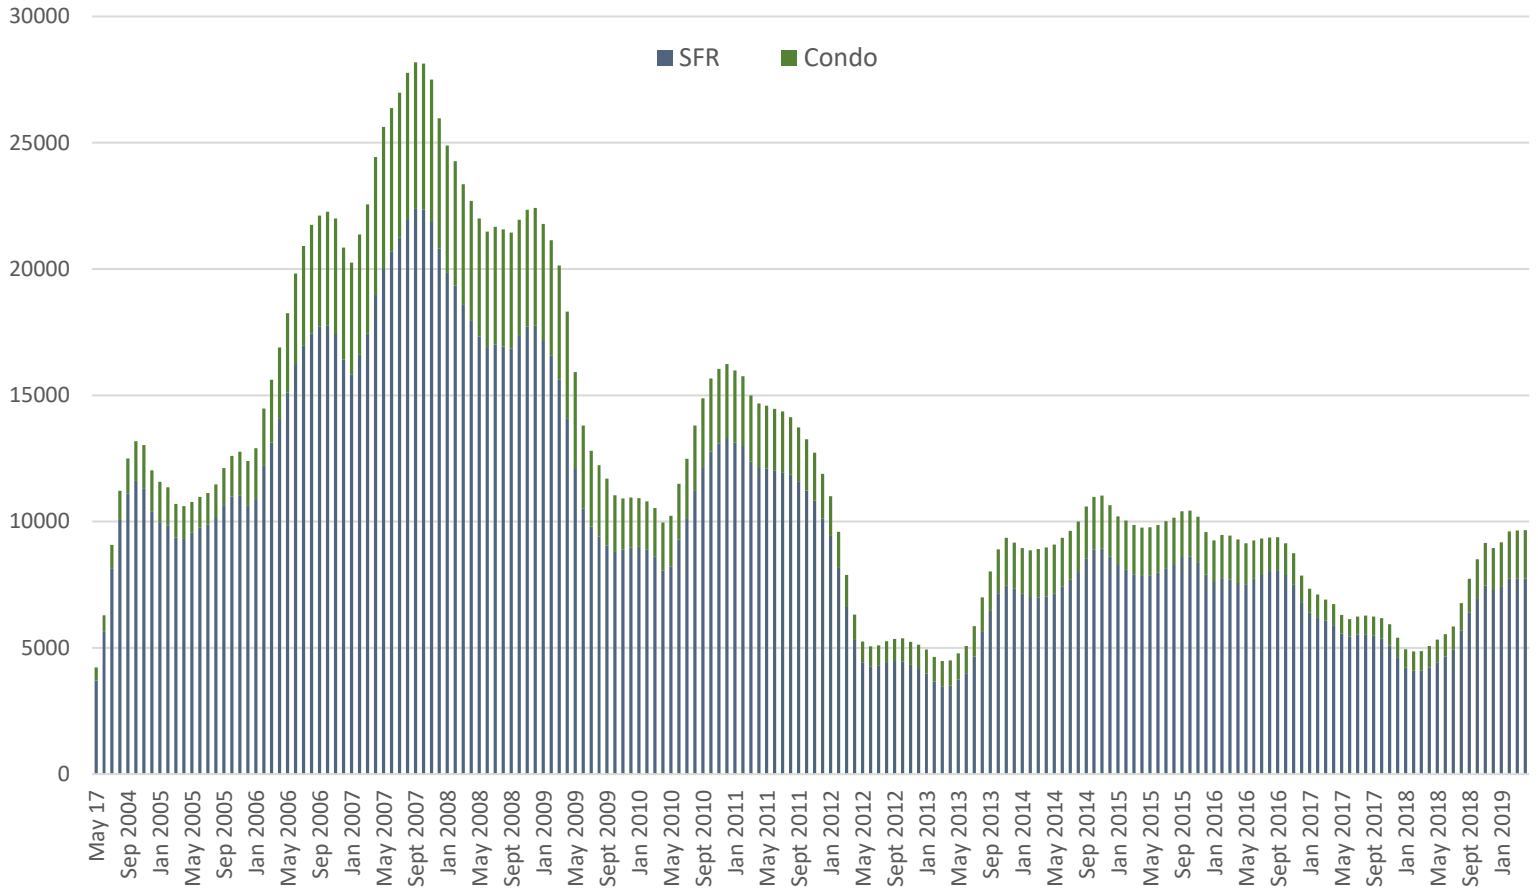

## 2004 through YTD 2019

	SFR	Condo
<b>2016</b>		
Jan	7613	1635
Feb	7756	1713
Mar	7704	1734
Apr	7574	1715
May	7517	1620
June	7737	1517
July	7882	1445
Aug	8032	1342
Sept	8081	1306
Oct	7885	1255
Nov	7516	1231
Dec	6814	1043